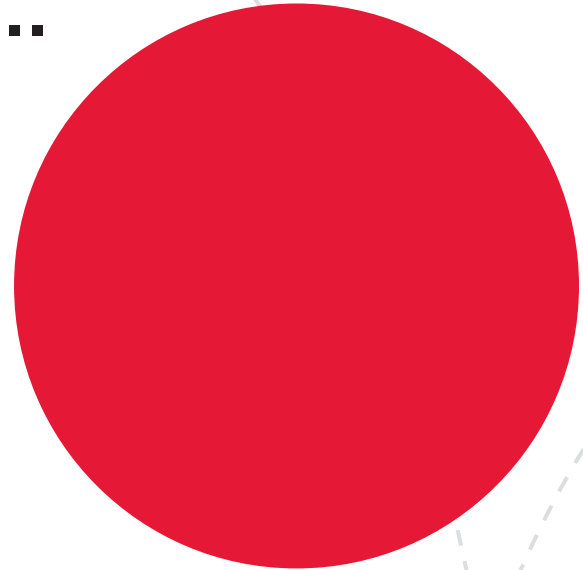

The **red** ball.  
And what it means to you.

It means that...

no matter how big

or how small you are

you will get the information you need.

**It means that...**

no matter how simple your request

or how complex

## Why the **red** ball?

The header features the text 'Why the red ball?' in a sans-serif font. The word 'red' is highlighted in red. To the right of the text is a solid red circle. Dashed grey lines form two overlapping arches, one above the text and one below it, both pointing towards the red circle.